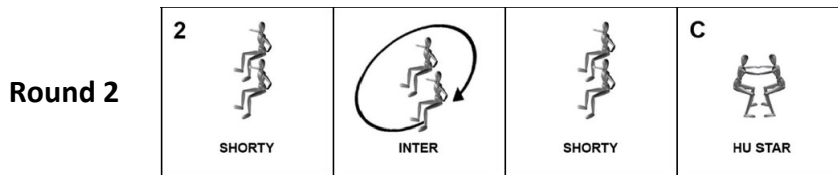

## ALL DRAWS

### VFS 2-Way Basic:

Round 1: B-4

Round 2: 2-C

Round 3: 1-5

A black and green Aerodyne Icon parachute pack is shown from a rear-quarter perspective. The pack features a prominent green stripe on the right side and the word 'ICON' printed vertically in green on the left side. The background is dark with blue and green geometric shapes at the bottom.