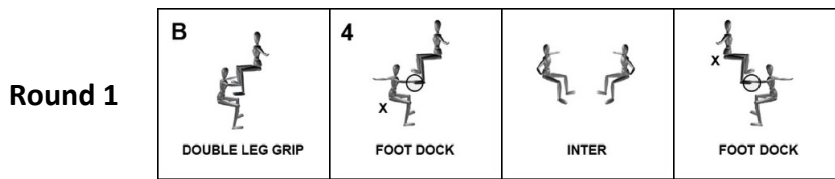

## ALL DRAWS

### VFS 2-Way Basic:

Round 1: B-4

Round 2: 2-C

Round 3: 1-5

A black and green Aerodyne Icon parachute pack is shown from a rear-quarter perspective. The pack features a prominent green stripe on the right side and the word 'ICON' printed vertically in green on the left side. The background is dark with blue and green geometric shapes at the bottom.